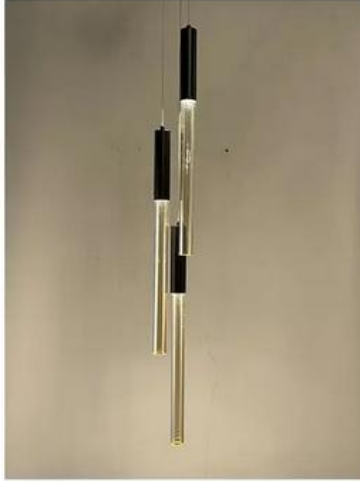

Product Introduction

Indoor Drawing Room elegant Art Studio Pendant Lamp design noble style Cognac LED pendant lamp JD6345D-03 BK+CO from Jowin

High-quality Simple style Bar glass lighting indoor handmade interior decorative nice popular glass personal design Matt black contemporary fashion Jowin Lighting.

This Art Studio Pendant Lamp can be seen as abstract representations of natural elements such as water droplets or wind chimes. Their transparency contrasted with the black tops creates a feeling of lightness and stability.

Product Parameter (Specification)

Light Source : LED 3x3W

Size : D180xH1500mm

Material : Glass+Iron

Color : Matt black finishing + Cognac glass

Product Feature And Application

This type of Art Studio Pendant Lamp is well-suited for modern, minimalist, or industrial style homes. They can serve as central pendant lights in the living room, or as a highlight in the dining area. Additionally, they can be